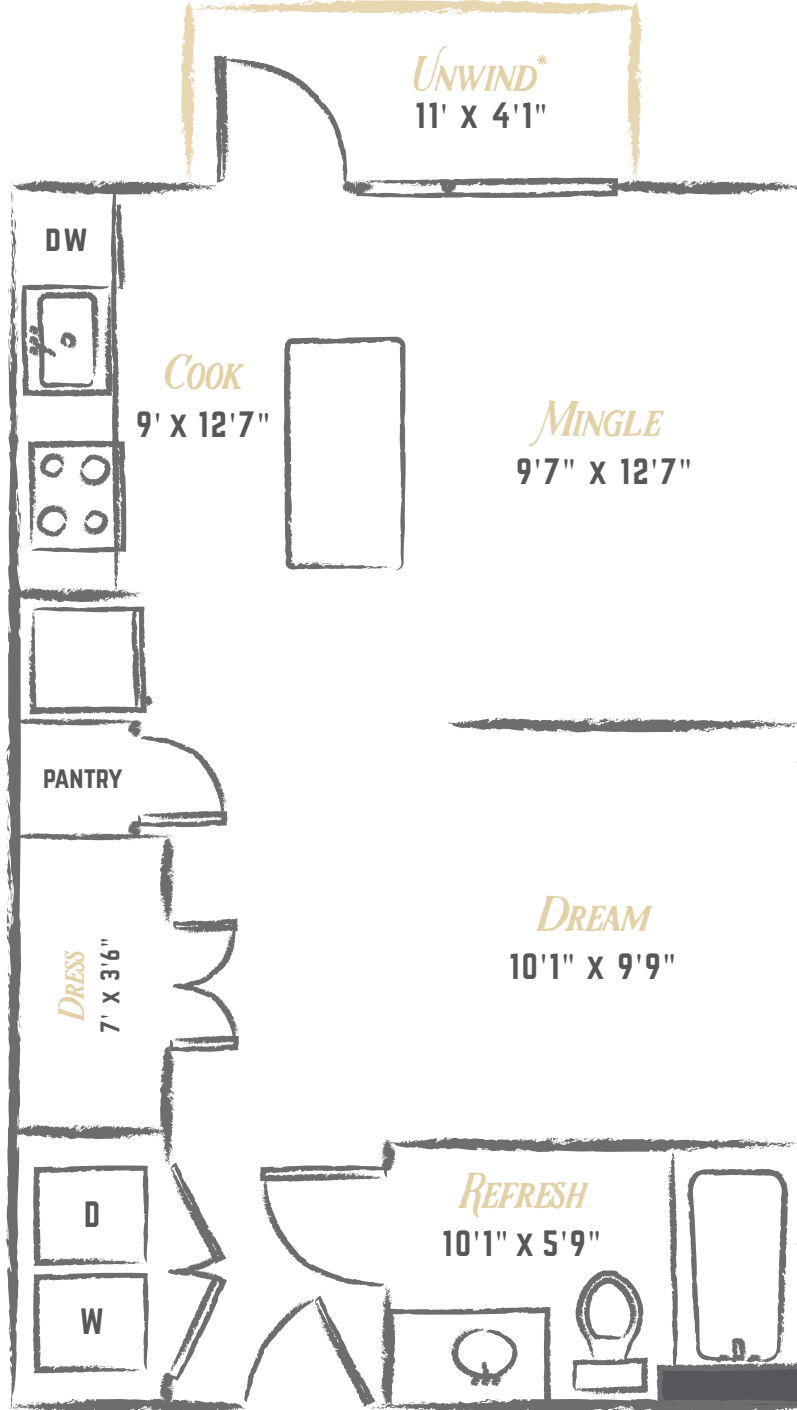

1 BR, 1 BA Interior: 584 S.F.

FINISHES
Option 1

Flooring

Countertop

Cabinet

Backsplash

FINISHES
Option 2

Flooring

Countertop

Cabinet

Backsplash

*Not all plans have balconies.
Balcony sizes may vary.

Floor plan is an artist's rendering and may not be to scale. Square footage is approximate and may vary by unit. Availability and pricing subject to change. See an office representative for details.