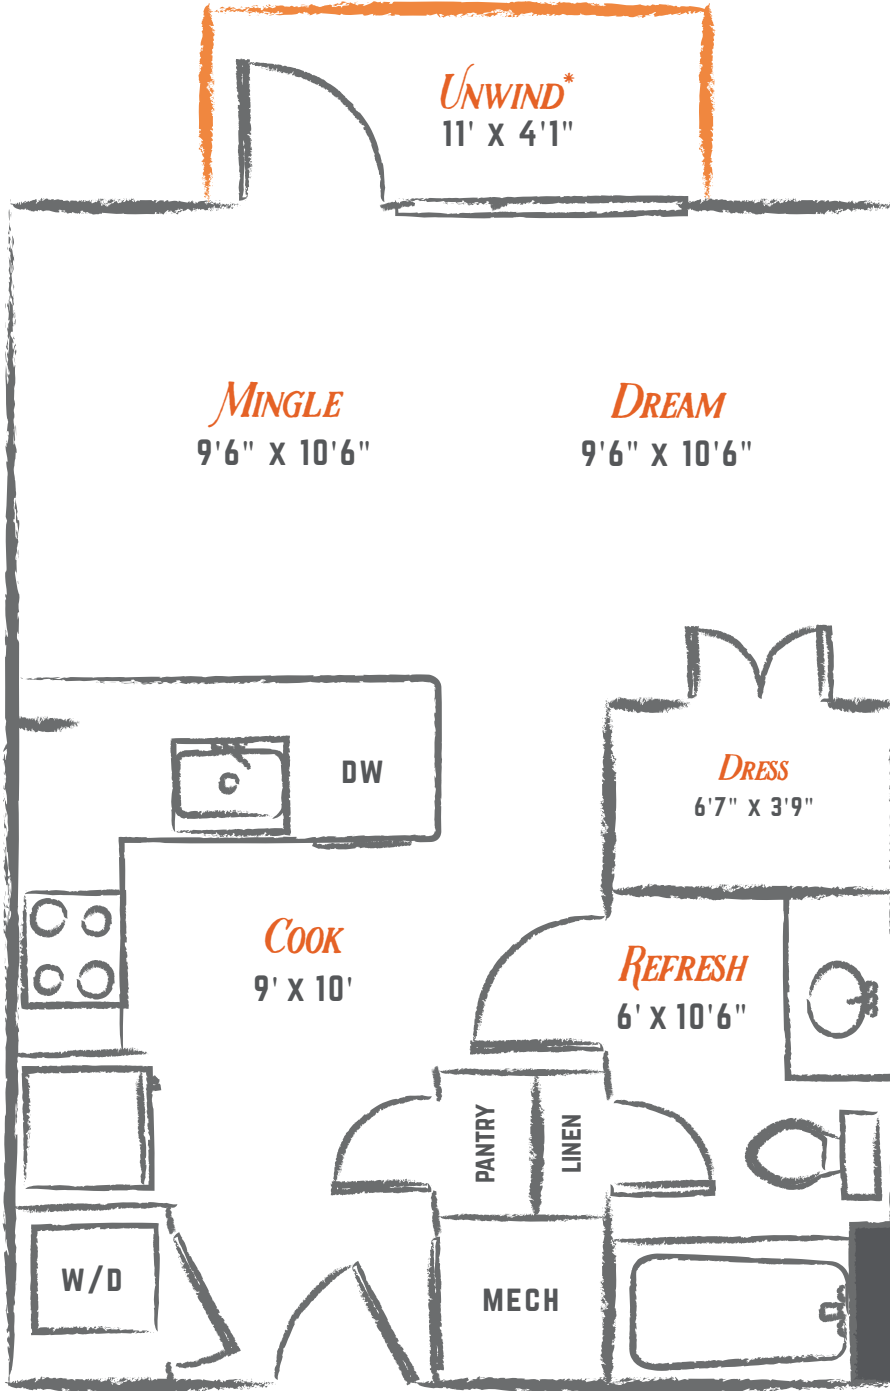

1 BR, 1 BA Interior: 507-519 S.F.

**FINISHES**  
Option 1

Flooring

Countertop

Cabinet

Backsplash

**FINISHES**  
Option 2

Flooring

Countertop

Cabinet

Backsplash

\*Not all plans have balconies.  
Balcony sizes may vary.

Floor plan is an artist's rendering and may not be to scale. Square footage is approximate and may vary by unit. Availability and pricing subject to change. See an office representative for details.